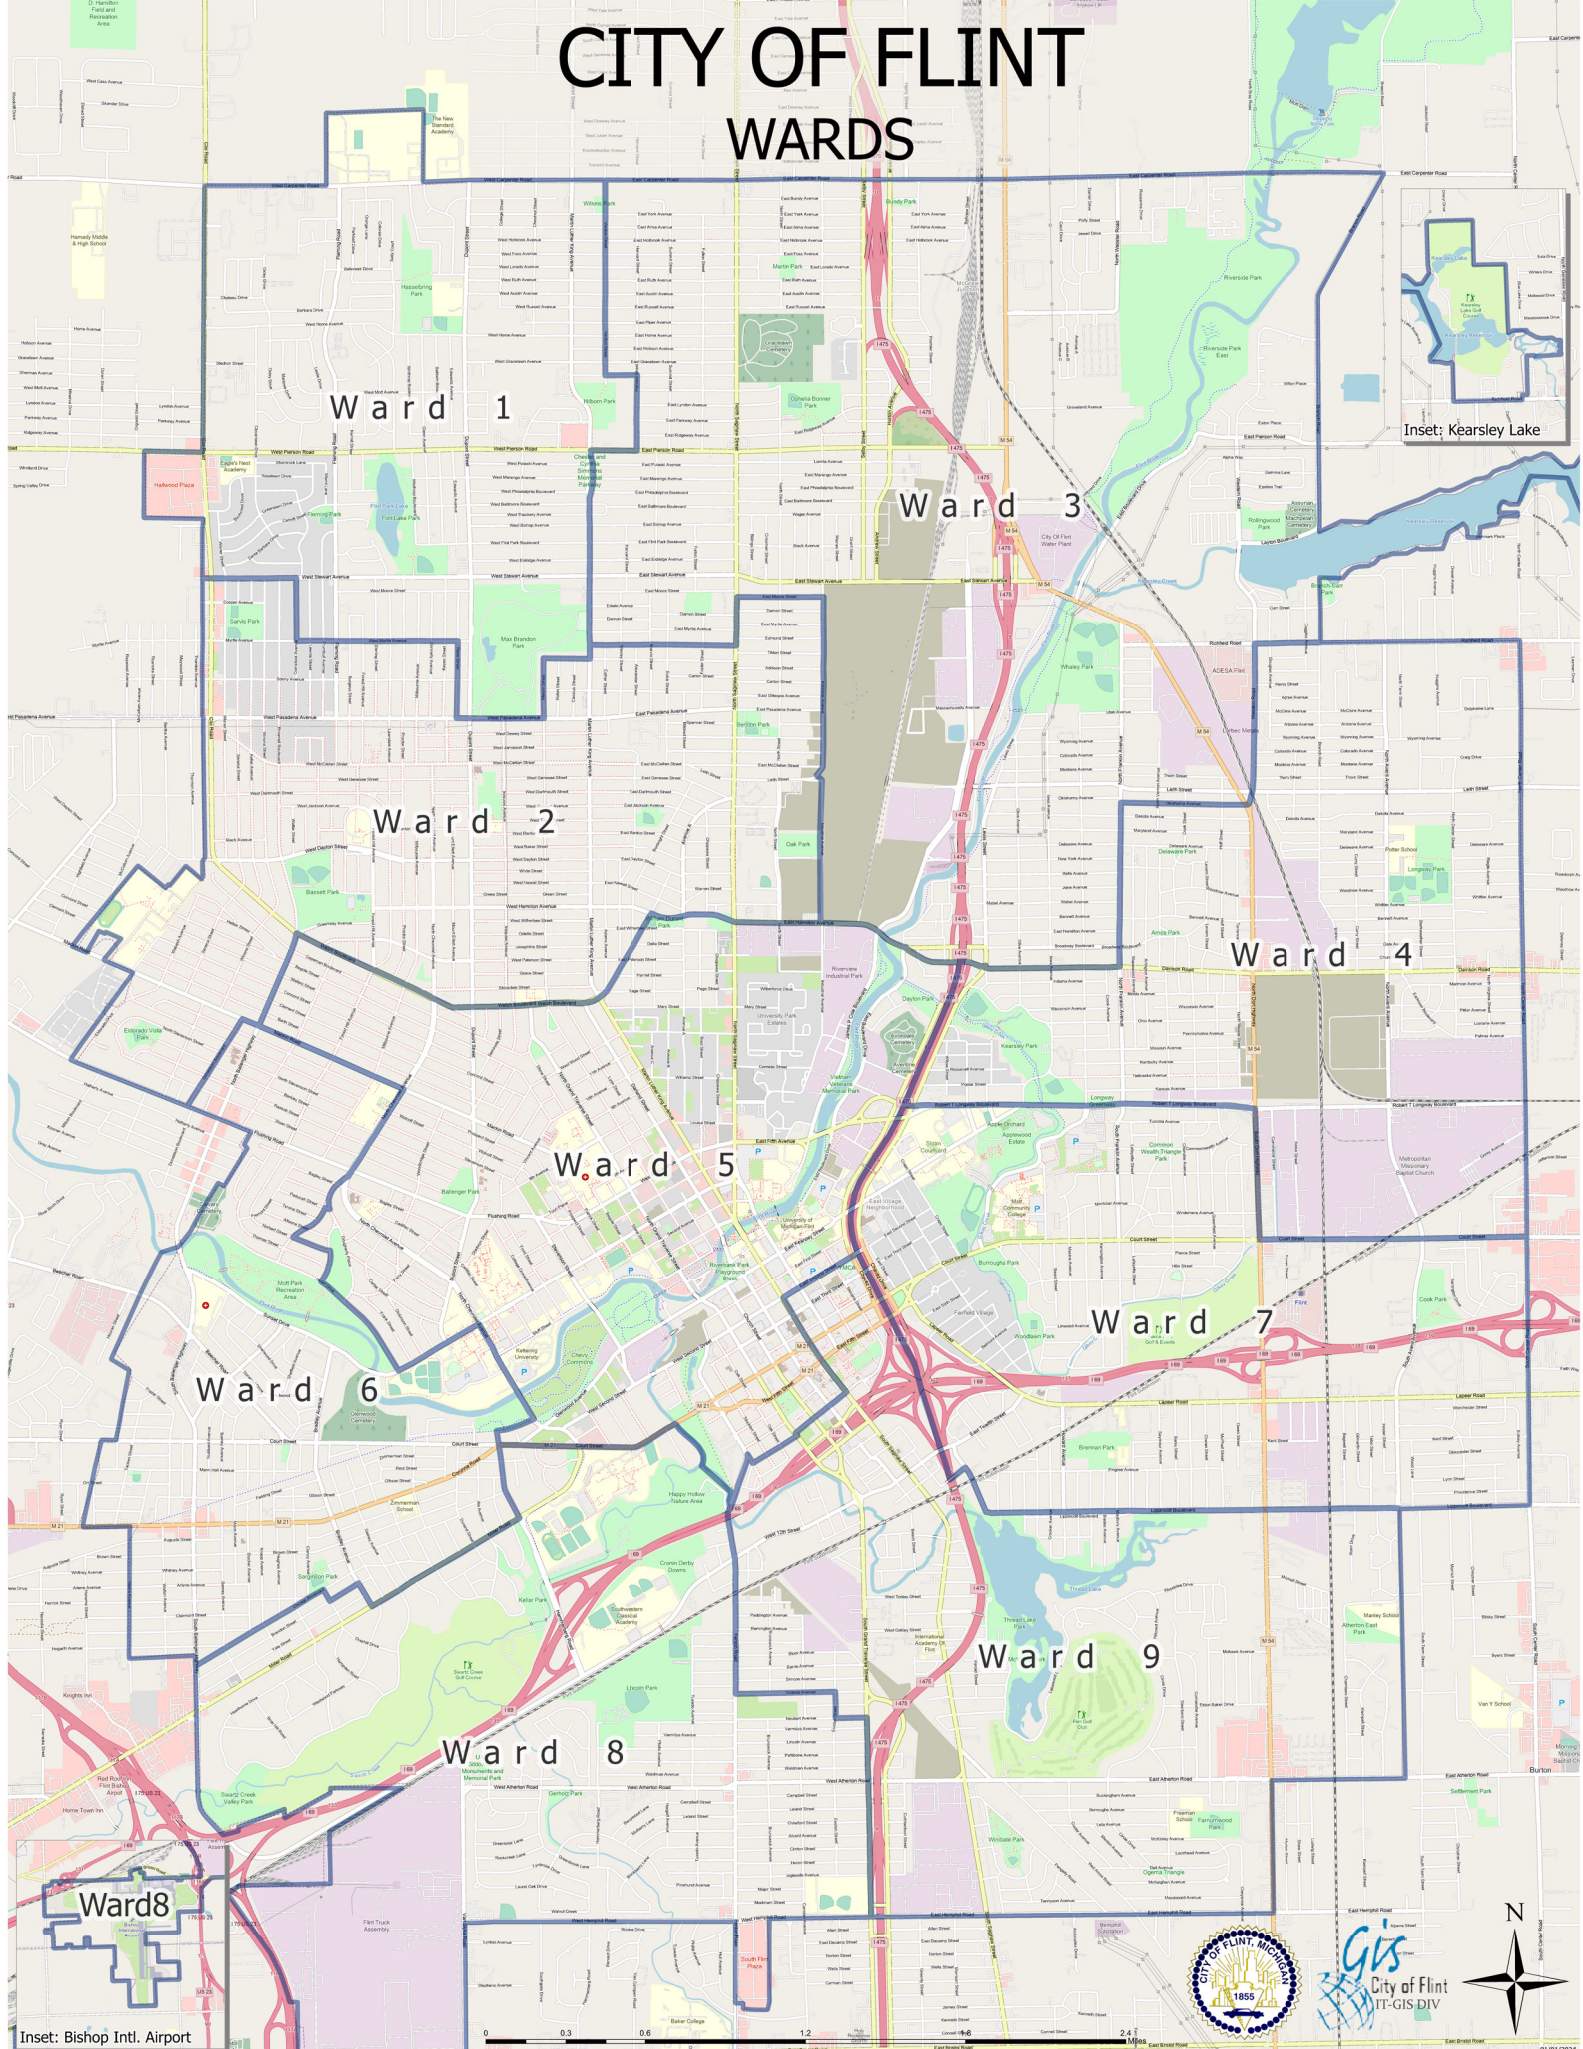

CITY OF FLINT WARDS

Inset: Kearsley Lake

Inset: Bishop Intl. Airport